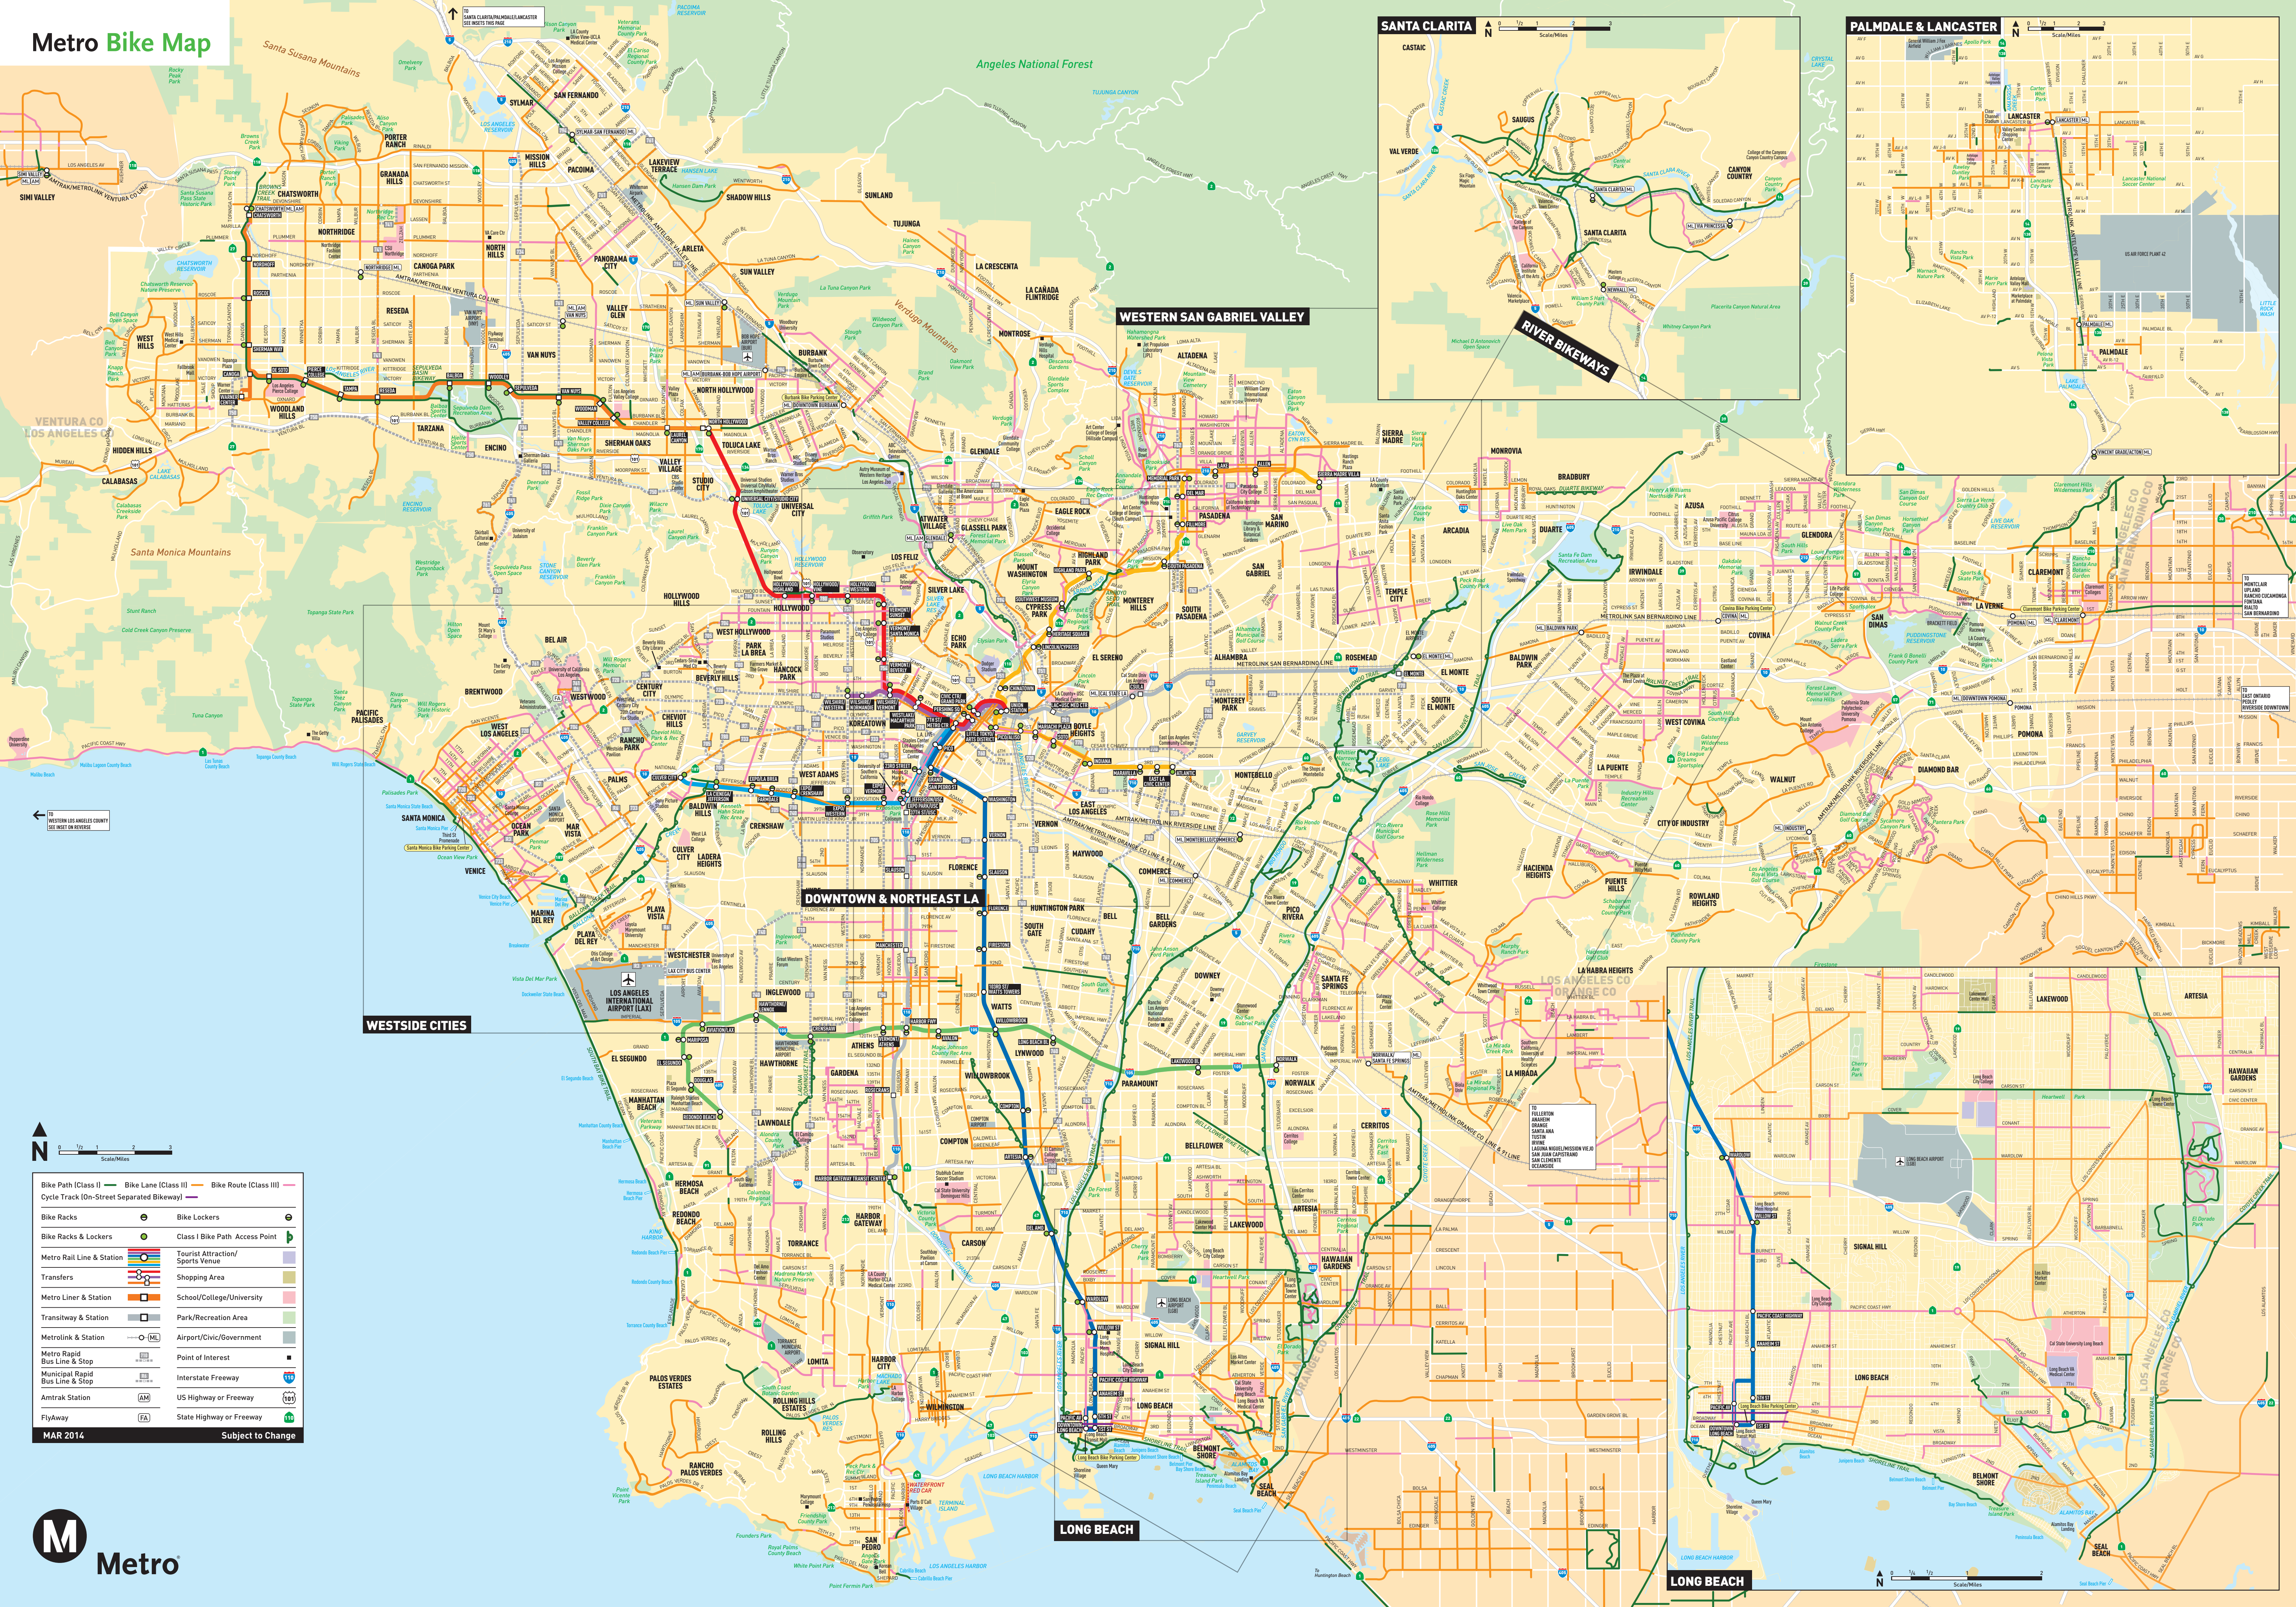

# Metro Bike Map

	Bike Path (Class I)		Bike Lane (Class II)		Bike Route (Class III)
	Cycle Track (On-Street Separated Bikeway)		Bike Lockers		Class I Bike Path Access Point
	Bike Racks & Lockers		Tourist Attraction/Sports Venue		Shopping Area
	Metro Rail Line & Station		School/College/University		Park/Recreation Area
	Transfers		Airport/Civic/Government		Point of Interest
	Metro Liner & Station		Interstate Freeway		US Highway or Freeway
	Metrolink & Station		State Highway or Freeway		Flyaway
	Metro Rapid Bus Line & Stop				
	Municipal Rapid Bus Line & Stop				
	Amtrak Station				
	Flyaway				