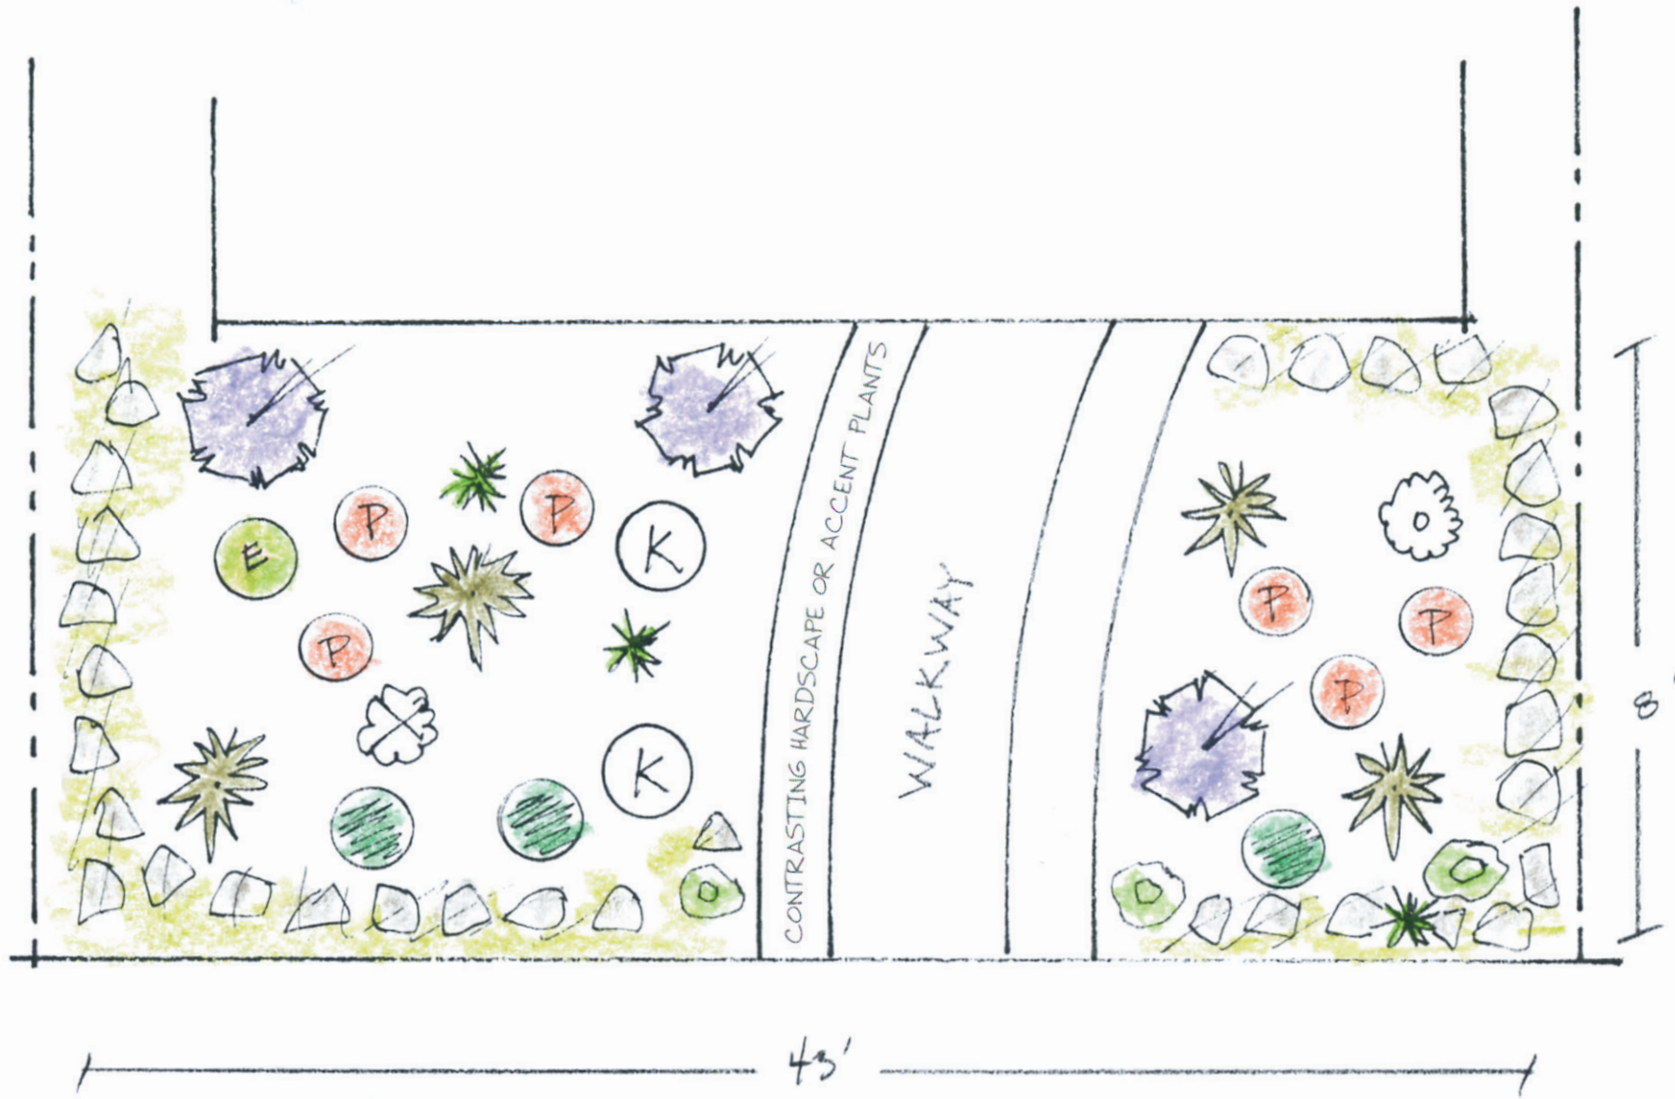

Courtesy City of Long Beach Water Department

**LAKEWOOD**  **OOD**

Lakewood, California – Be Waterwise – It's Up To Us! 562-866-9771, extension 2700

# Long Beach Lawn to Garden Design 3 . Plant List

## Long Beach Lawn to Garden Design 3 . Plant List

SHRUBS	COMMON NAME	BOTANICAL NAME	SIZE	QUANTITY	NOTES
	Mexican Bush Sage	Salvia leucantha	5 gallon	3	
<b>SUCCULENTS</b>					
	Striped Century Plant	Agave americana 'Mediopicta Alba'	5 gallon	4	
	Crowns of Thorns	Euphorbia milii	5 gallon	3	
	Milk Bush/Pencil Bush	Euphorbia tirucalli	5 gallon	1	
	Coral Aloe	Aloe striata	5 gallon	3	
	Jade Plant	Crassula ovata	5 gallon	1	
	Silver Jade	Crassula arborescens	5 gallon	1	
	Ghost Plant	Graptopetalum pataguayense	5 gallon	2	
<b>PERENNIALS &amp; GRASSES</b>					
	Sea Lavender	Limonium perezii	1 gallon	3	
<b>ANNUALS</b>					
	California Poppy	Eschscholzia californica	seed pkg	2	
<b>GROUNDCOVER</b>					
	Flagstone with Dymondia between stones	Dymondia margaretae			